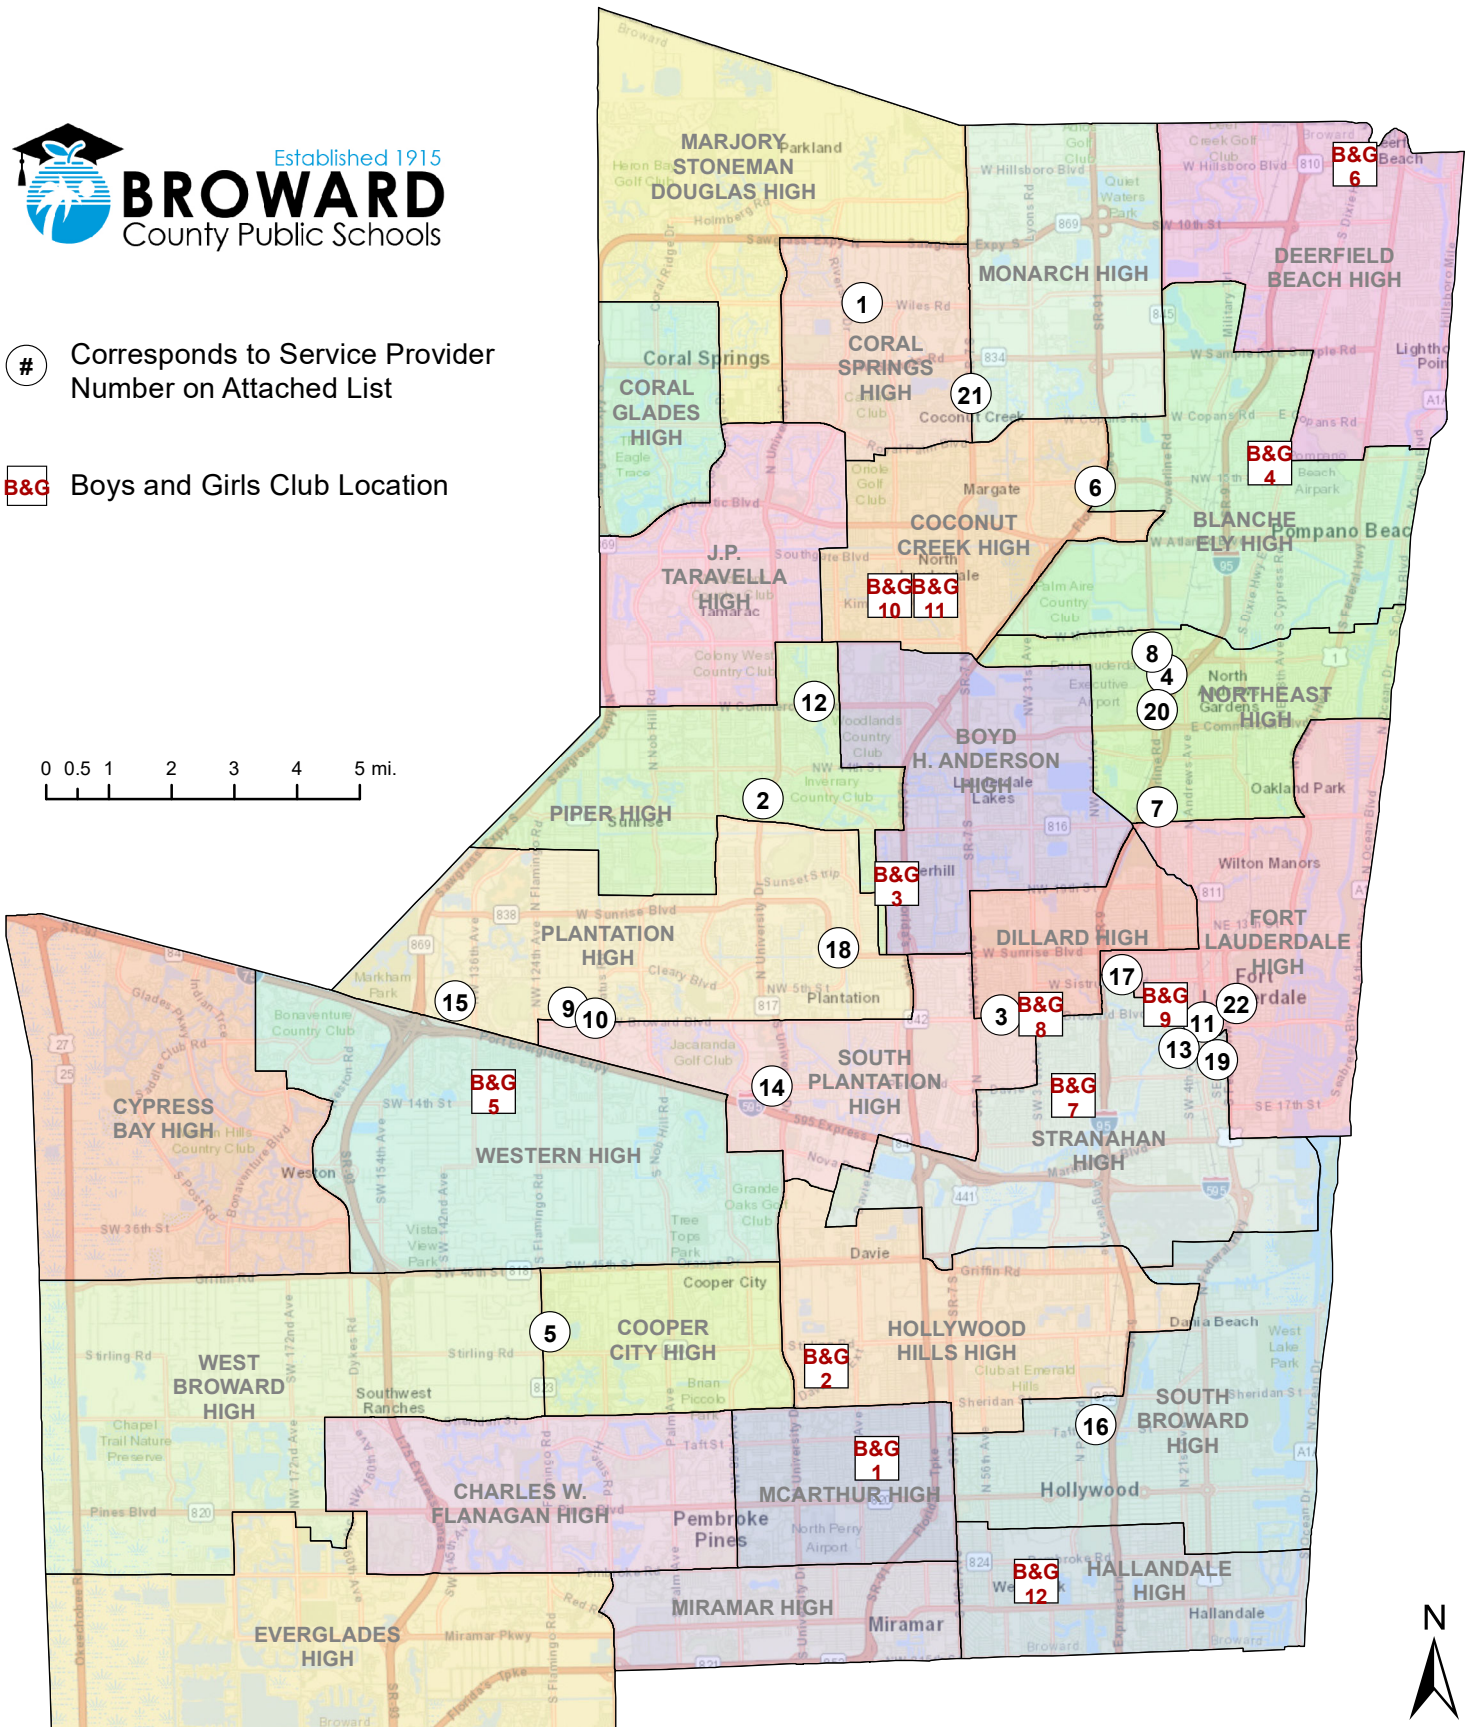

Child Care On-Site Service Providers Within High School Zones

Broward County Public Schools (BCPS) partners with numerous organizations to continue to support and share resources for students and families. The following is a map and list, broken down by BCPS high school zones, for private On-Site Child Care Service Providers and locations near you. Families should contact the Child Care Service Providers directly, as they are not affiliated or endorsed by BCPS. All service providers are fee-based, but financial assistance may be available. Please check with the individual providers.

**The distribution of these services does not imply recommendation or endorsement by Broward County Public Schools.*

Corresponds to Service Provider Number on Attached List

B&G Boys and Girls Club Location